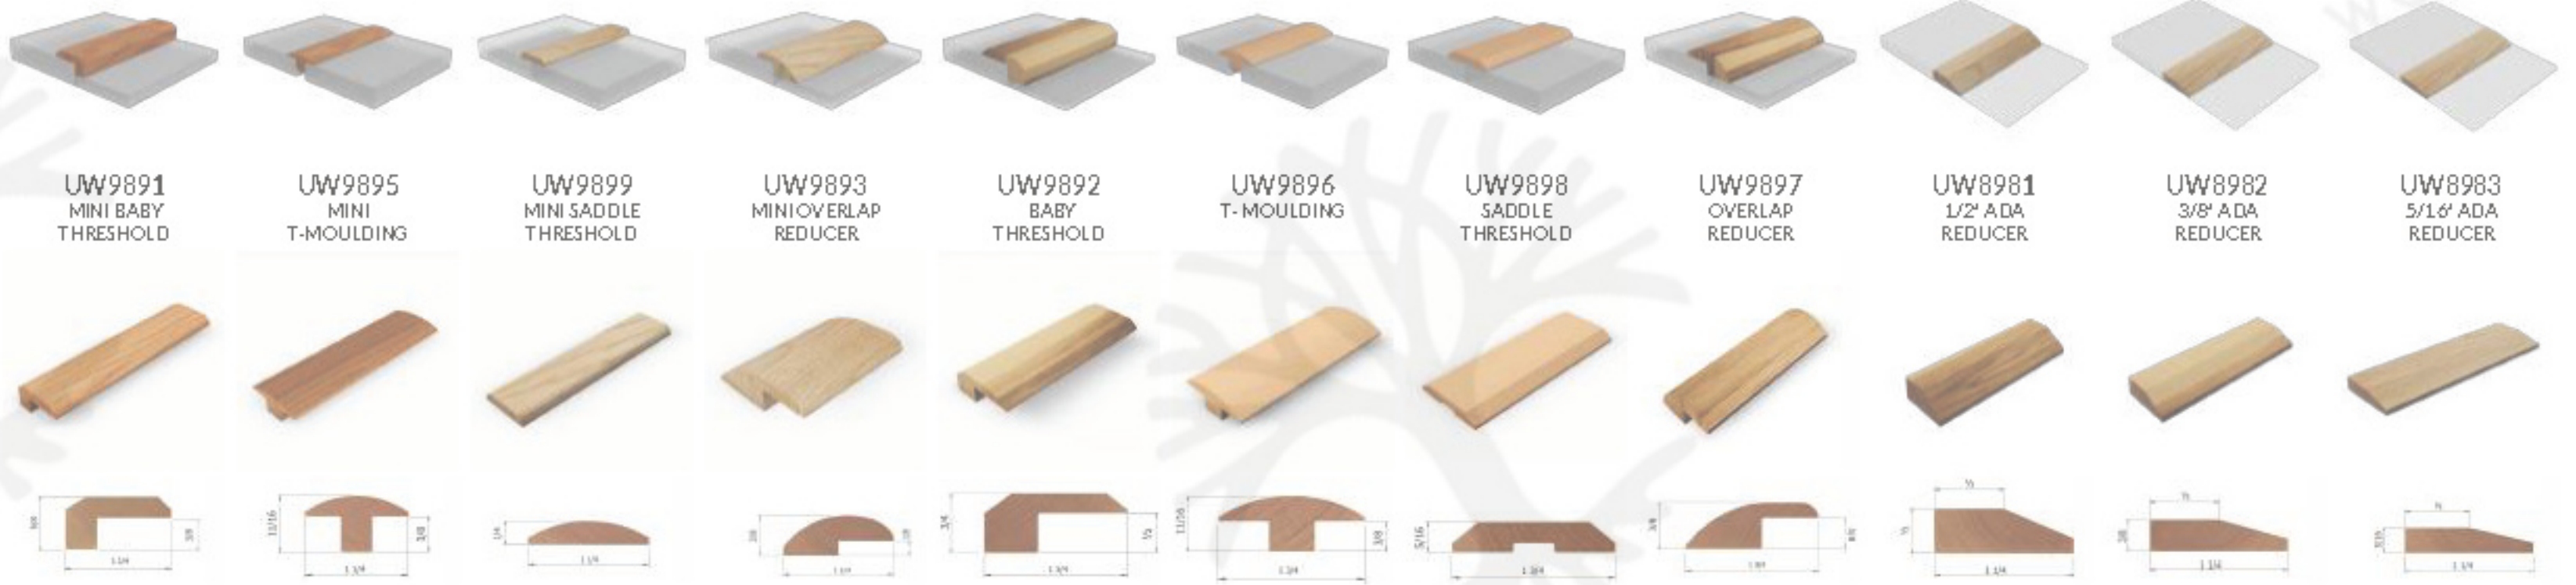

BASE SHOE

UNIQUE
- WOOD PRODUCTS -

QUARTER ROUND

COVE

FLOORING TRANSITIONS

STAIRNOSING

LANDING TREADS

STAIR TREADS

Flooring products above are usually available in Red Oak, White Oak, Hickory and Maple, please inquire for other species or more details. We handcraft virtually any size or shape custom flooring transition in hardwood based on a template that you can provide for us. Our stair production shop can also manufacture any straight, curved, radius or special shaped stair tread or moulding, contact us for more details regarding your future millwork projects.