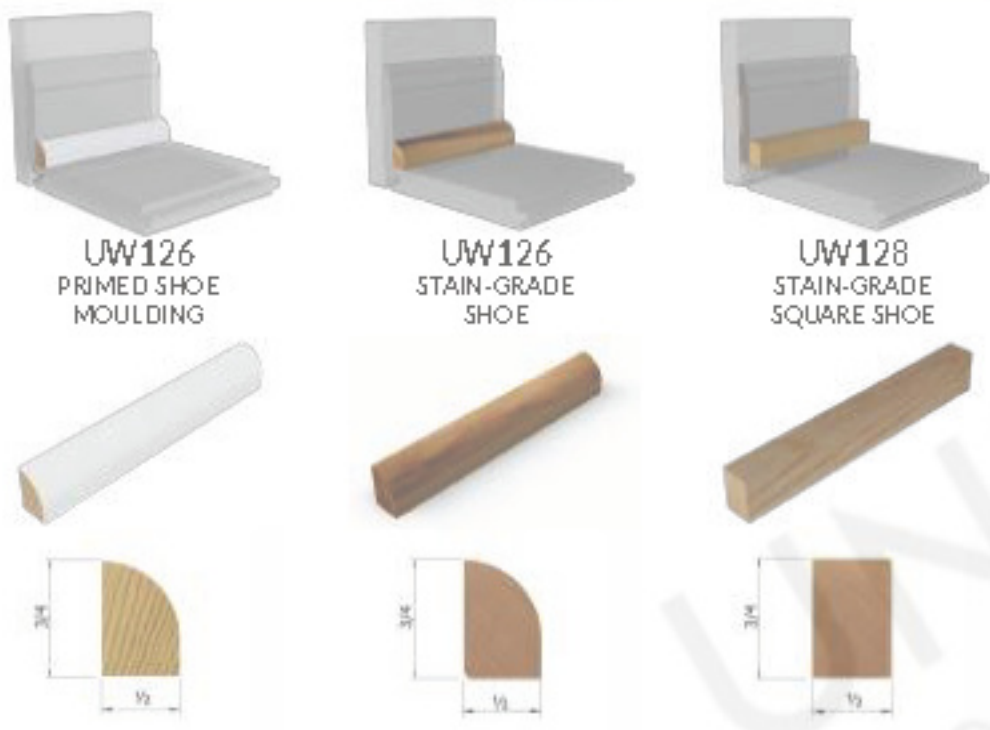

BASE SHOE

UNIQUE
- WOOD PRODUCTS -

QUARTER ROUND

COVE

FLOORING TRANSITIONS

STAIRNOSING

LANDING TREADS

STAIR TREADS

Flooring products above are usually available in Red Oak, White Oak, Hickory and Maple, please inquire for other species or more details. We handcraft virtually any size or shape custom flooring transition in hardwood based on a template that you can provide for us. Our stair production shop can also manufacture any straight, curved, radius or special shaped stair tread or moulding, contact us for more details regarding your future millwork projects.