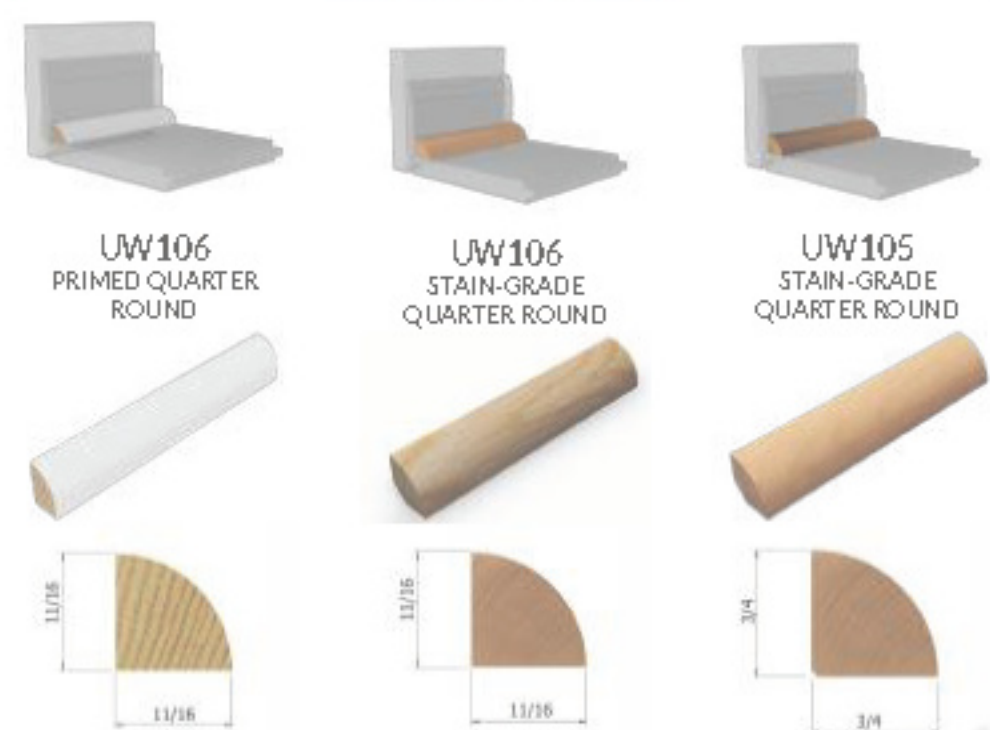

BASE SHOE

UNIQUE
- WOOD PRODUCTS -

QUARTER ROUND

COVE

FLOORING TRANSITIONS

STAIRNOSING

LANDING TREADS

STAIR TREADS

Flooring products above are usually available in Red Oak, White Oak, Hickory and Maple, please inquire for other species or more details. We handcraft virtually any size or shape custom flooring transition in hardwood based on a template that you can provide for us. Our stair production shop can also manufacture any straight, curved, radius or special shaped stair tread or moulding, contact us for more details regarding your future millwork projects.