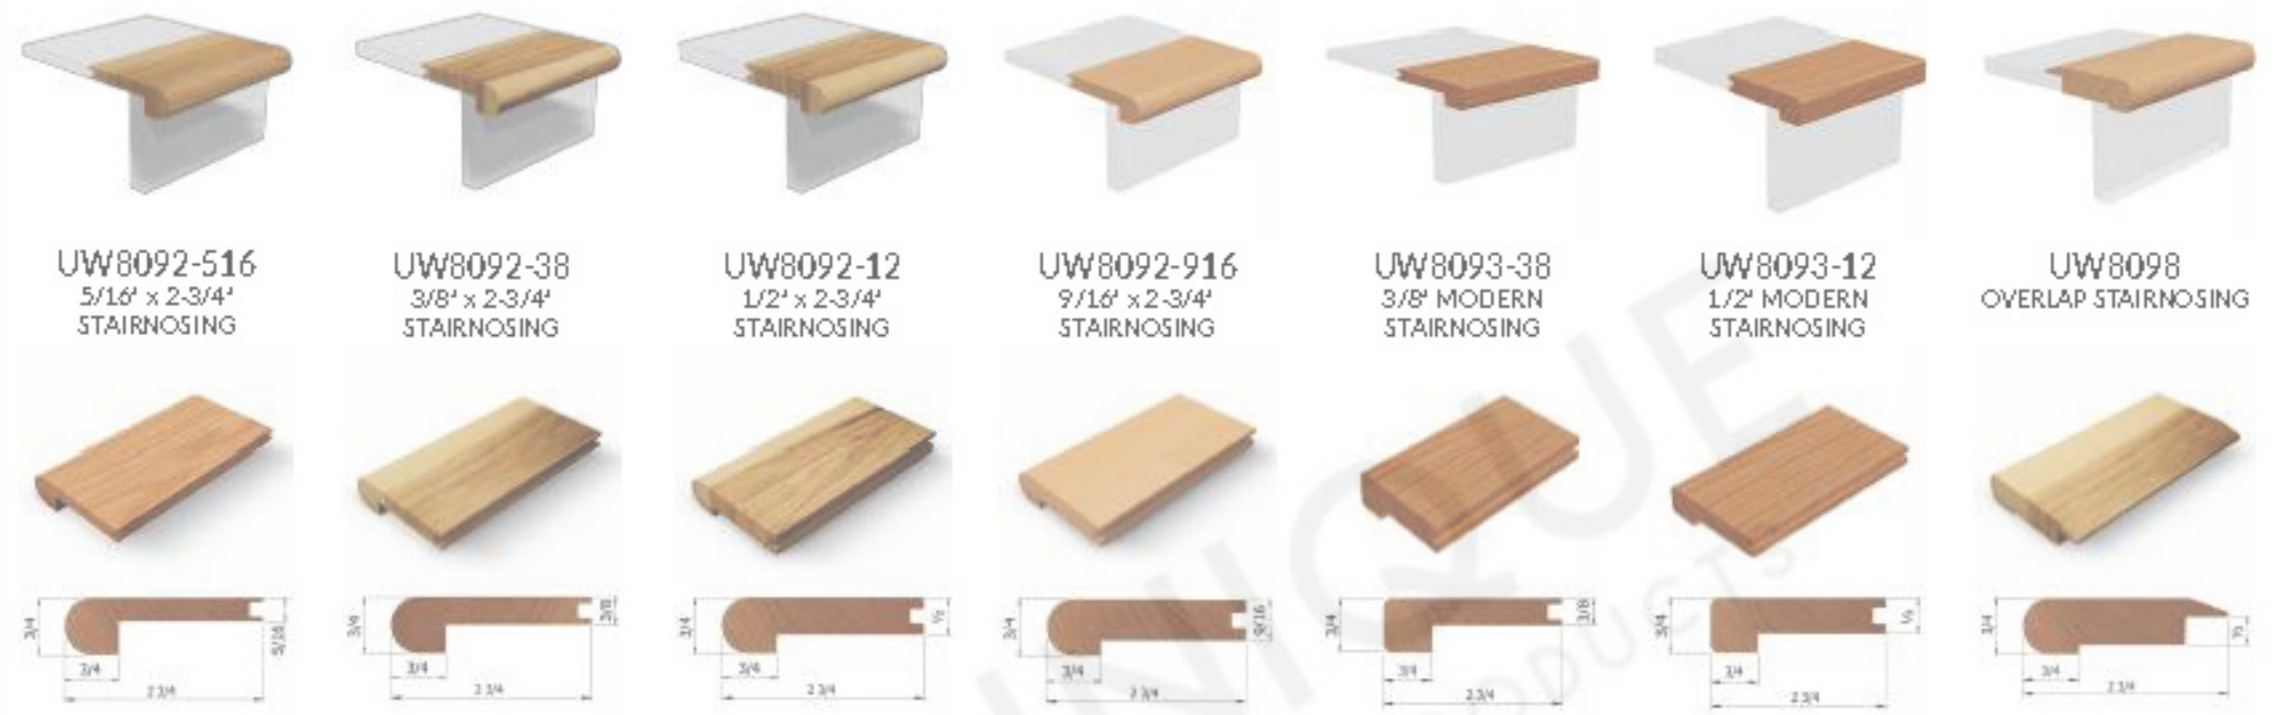

BASE SHOE

UNIQUE
- WOOD PRODUCTS -

QUARTER ROUND

COVE

FLOORING TRANSITIONS

STAIRNOSING

LANDING TREADS

STAIR TREADS

Flooring products above are usually available in Red Oak, White Oak, Hickory and Maple, please inquire for other species or more details. We handcraft virtually any size or shape custom flooring transition in hardwood based on a template that you can provide for us. Our stair production shop can also manufacture any straight, curved, radius or special shaped stair tread or moulding, contact us for more details regarding your future millwork projects.